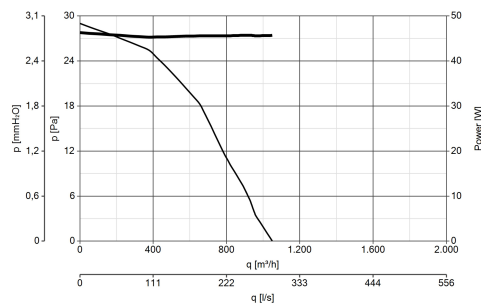

Technical Data Sheet

CODE 12412

VORTICE 300/12" AR

Wall/window axial fans

DESCRIPTION

- Model designed for window/wall mounted installation.
- Reversibility function (intake or extraction).
- Automatic shutter: prevents the entry of cold air and bad smells when the appliance is switched off.
- Material: UV resistant ABS plastic (prevents ageing caused by exposure to sunlight).
- Nominal diameter 300 mm.
- Motor protected against thermal overload, with shaft turning in self-lubricating bushings, coupled to screw type thermoplastic impeller with wing profile blades.
- IMQ SAFETY and IMQ PERFORMANCE certifications.

CURVES

ACCESSORIES

KIT TE 300/12" (TORRETТА)

Code 13003

KIT MU (MURO)

Code 13018

KIT VV 300/12" (DOPPI VETRI)

Code 13023

KIT FF 300/12" (DOPPIA FINESTRA)

Code 13026

CR5N

Code 12941

CREN

Code 12944

C PIR

Code 12998

PER INFORMAZIONI / FOR INFORMATION

ITALY

Pre Sales:
prevendita@vortice-italy.com
After Sales:
postvendita@vortice-italy.com

UNITED KINGDOM & REP. OF

IRELAND

Sales Dept:
sales@vortice.ltd.uk
Technical Dept:
technical@vortice.ltd.uk

OTHER COUNTRIES

Sales Dept:
export@vortice-italy.com
After Sales:
after-sales@vortice-italy.com