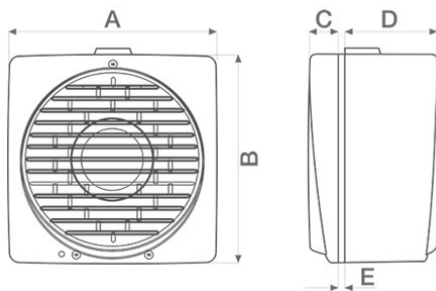

C Tick Mark

EAC

G-Mark

TECHNICAL AND PERFORMANCE DATA

Frequency (Hz)	50-60	Voltage (V)	220-240
Inlet	Automatico	Weight (Kg)	6,13
Insulation class	II°	Max airflow - extract (l/s)	292
IP	X4	Max airflow - extract (m3/h)	1050
Max absorbed current (A)	0,21	Max airflow - intake (l/s)	194,4
Max absorbed power (W)	45	Max airflow - intake (m3/h)	700
Max absorbed Power at 60 Hz (W)	45	Max airflow (m³/h)	1050
Max ambient temperature for continuous operation (°C)	50	RPM	840
Max room temperature for continuous operation at 60 Hz (°C)	40	Rpm - exhaust	840
Ø Discharge hole (mm)	300	Rpm - supply	1085
		Sound pressure Lp [dB (A)] at 3 m	40,2

DIMENSIONS

Ø hole through the glass	324/329
Ø hole through the wall	324/329
Size A (mm)	390
Size B (mm)	393
Size C (mm)	31
Size D (mm)	147
Size E (mm)	2/38

PER INFORMAZIONI / FOR INFORMATION

ITALY

Pre Sales: