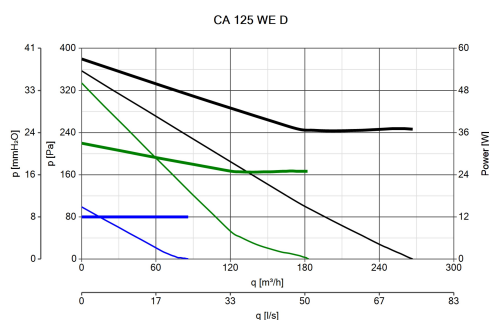

Technical Data Sheet

CODE 16092

CA 125 WE D

Centrifugal duct fans for external wall

DESCRIPTION

- P04 pressed steel outer enclosure with polyester paint finish, resistant to atmospheric agents.
- Nominal diameter 125 mm.
- 3 speed fan consisting of:
- AC motor with thermal overload cutout and shaft turning in ball

- bearings,
- backward curved centrifugal impeller.
- Operation controllable by remote sensors monitoring: Temperature, Relative Humidity, Smoke and Presence.

CURVES

ACCESSORIES

KIT SCB (TRASF.E.C.)

Code 22481

C TEMP

Code 12992

C SMOKE

Code 12993

C HCS

Code 12994

C PIR

Code 12998

C TIMER

Code 12999

TRIO D

Code 12866

PER INFORMAZIONI / FOR INFORMATION

ITALY

Pre Sales:
prevendita@vortice-italy.com
After Sales:
postvendita@vortice-italy.com

UNITED KINGDOM & REP. OF

IRELAND

Sales Dept:
sales@vortice.ltd.uk
Technical Dept:
technical@vortice.ltd.uk

OTHER COUNTRIES

Sales Dept:
export@vortice-italy.com
After Sales:
after-sales@vortice-italy.com