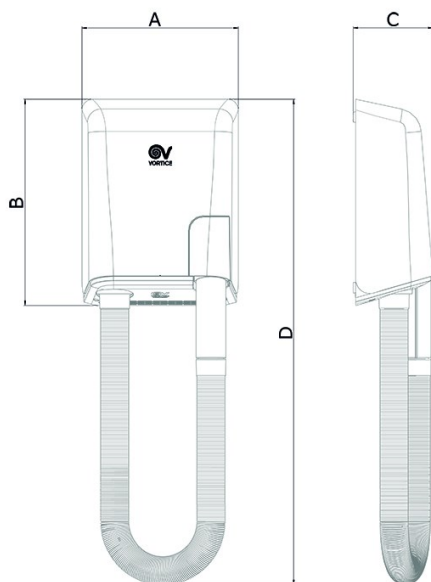

Technical Data Sheet

CODE 70914

VORTDRY

Hair dryers with flexible hose

Certifications

TECHNICAL AND PERFORMANCE DATA

Frequency (Hz)	50-60	Weight (Kg)	1,8
Insulation class	II°	Max delivery of side outlet at max speed (m³/h)	102
IP	24	Max delivery of side outlet at min speed (m³/h)	47
Max absorbed current (A)	3	Max flow speed (m/s)	18,4
Max absorbed power (W)	700	Min flow speed (m/s)	8,0
Motor power (W)	33	Sound pressure at 1m at Max speed Lp [dB (A)]	70
Voltage (V)	220-240	Sound pressure at 1m at Min speed Lp [dB (A)]	60

DIMENSIONS

Size A (mm)	220
Size B (mm)	290
Size C (mm)	112
Size D (mm)	580

PER INFORMAZIONI / FOR INFORMATION

ITALY

Pre Sales:

prevendita@vortice-italy.com

After Sales:

postvendita@vortice-italy.com