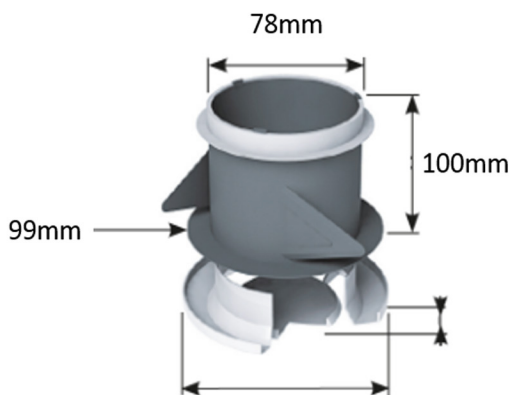

Technical Data Sheet
Code 91008
80mm Round Fixed Ceiling Grille - White

SPECIFICATION DETAILS

The fixed grilles are manufactured from (white) plastic.

MAX/MIN OPERATING TEMPERATURES

PERFORMANCE CURVE

Size:	80mm diameter
For use with:	Penta MEV
Box quantity:	
Individual Weight:	
Colour:	White