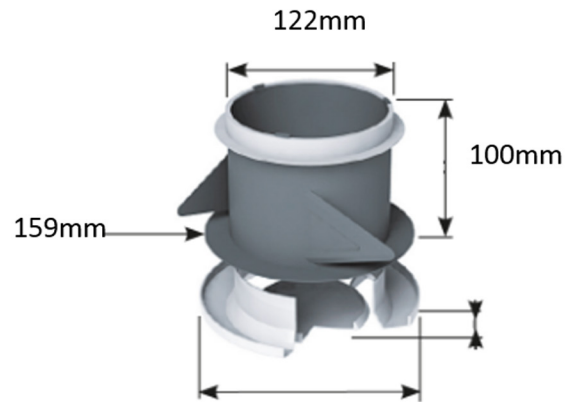

# Technical Data Sheet

Code 91009

125mm Round Fixed Ceiling Grille - White

## SPECIFICATION DETAILS

The fixed grilles are manufactured from (white) plastic.

## PERFORMANCE CURVE

Size:	125mm diameter
For use with:	Penta MEV
Box quantity:	
Individual Weight:	
Colour:	White

Vortice Limited  
Beeches House  
Eastern Avenue  
Burton Upon Trent  
DE13 0BB  
Tel: 01283 492949  
Fax: 01283 544121  
sales@vortice.ltd.uk  
www.vortice.ltd.uk