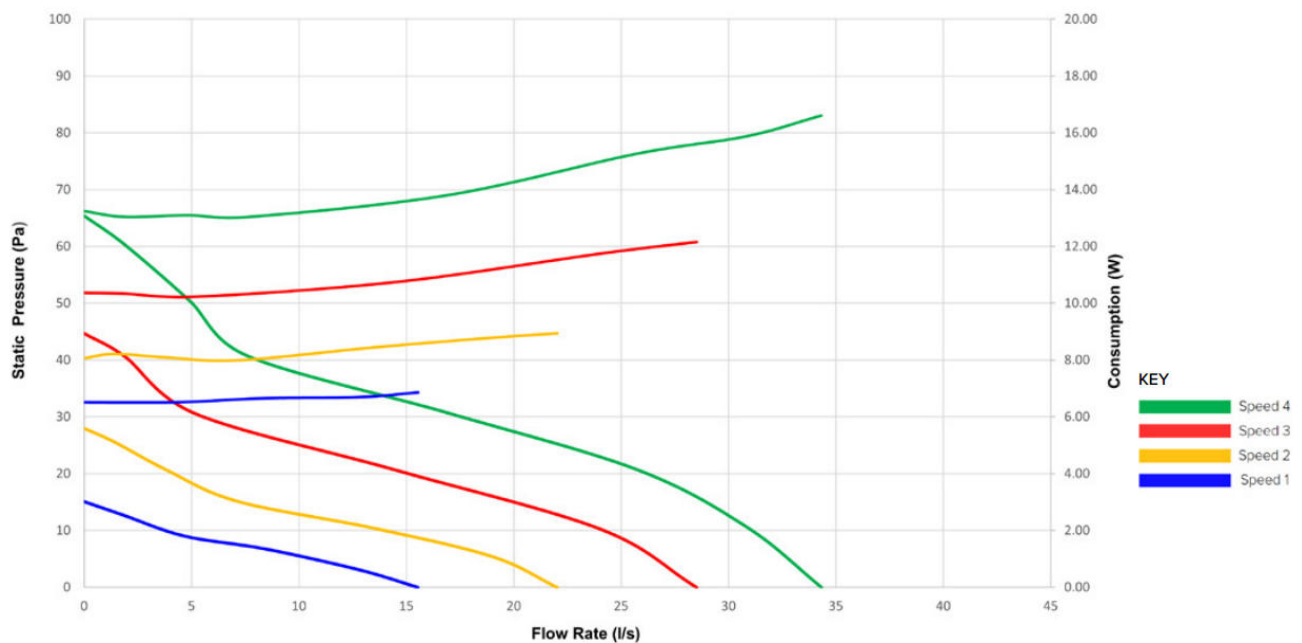

# VORT PIV W LH

CODE 10943

POSITIVE INPUT VENTILATION TO HELP ERADICATE MOULD IN THE HOME

## CURVES

Normal Speed performances' curves V<sub>1</sub> to V<sub>4</sub> (Static pressure/FlowRate/Consumption \*)